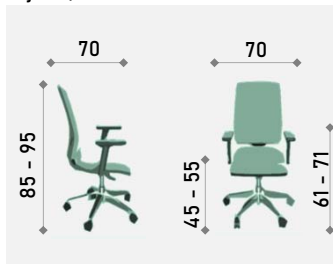

Mjere / Dimensions

Legenda / Legend

●	Raspoloživo / Available
◐	Raspoloživo kao opcija uz nadoplatu / Available as an option with extra charge
○	Nije raspoloživo / Not available

Funkcije baznog stolca / Functions of the basic chair

●	○	○	○	●	○	○
UP & DOWN MECHANIZAM	ANTISHOCK MULTIBLOCK MEHANIZAM	MULTIBLOCK SYNCHRO MEHANIZAM	SYNCHRO MEHANIZAM	TILT MEHANIZAM	PODESAVANJE LUMBALNOG DIJELA	PODESIVI NASLON ZA GLAVU
UP & DOWN MECHANISM	ANTISHOCK MULTIBLOCK MECHANISM	MULTIBLOCK SYNCHRO MECHANISM	SYNCHRO MECHANISM	TILT MECHANISM	LUMBAR PARTS ADJUSTMENT	ADJUSTABLE HEADREST
●	○	○	○	○	●	○
FIKSNİ RUKONASLONI	3D PODESIVI RUKONASLONI	2D PODESIVI RUKONASLONI	SKLOPIVI RUKONASLONI	METALNA CHROM BAZA	ALUMINIJSKA BAZA	PVC BAZA
FIXED ARMRESTS	3D ADJUSTABLE ARMRESTS	2D ADJUSTABLE ARMRESTS	FOLDING ARMRESTS	METAL CHROME BASE	ALUMINUM BASE	PVC BASE

MREŽA (N/E)	PVC (P/P)	KOŽA (L/E)	EKO KOŽA (E/C)	TKANINA (F/A)	COMBO (C/O)
NE NUDIMO / NOT IN OFFER	NE NUDIMO / NOT IN OFFER	641,52 €	NE NUDIMO / NOT IN OFFER	NE NUDIMO / NOT IN OFFER	NE NUDIMO / NOT IN OFFER

Raspoloživi materijali i cjenovne kategorije / Available materials and price categories

Dio stolca / part of chair	Cjenovna kategorija / Price category																	
	KAT I ★		KAT II ★★		KAT III ★★★		KAT IV ★★★★		KAT V ★★★★★		POLIURETAN (P/U)	DRVO (W/O)	MREŽA (N/E)	PVC (P/P)	KOŽA (L/E)	EKO KOŽA (E/C)	TKANINA (F/A)	COMBO (C/O)
	Prima (T01)	Renna (T02)	King Flex (T04)	King L (T05)	King L Kat (T06)	Fenice (T07)	Urban (T08)	Madras (T09)	Polyurethane (10)	Drvo / Wood (11)	Mreža / Net (12)	PVC (13)	Koža / Leather (14)	Eko koža / Eco leather (15)	Tkanina / Fabric (16)	Kombinac. / Combination (17)		

Sjedalo / Seat	○	○	○	○	○	○	○	○	○	○	○	○	○	○	○	●	○	○	○
Naslon / Backrest	○	○	○	○	○	○	○	○	○	○	○	○	○	○	○	●	○	○	○

Popis kataložkih brojeva / List of catalog numbers

Art.									VPC / Price
2.504-M12-B25-K2-X0-G0-00	TILT (M12)	Aluminijska baza (B25)	PVC kotači Ø50 (K2)	○	○	○	○	L/E	641,52 €

● = Uključeno u cijenu / Included in price
○ = Nije raspoloživo / Not available

BESPLATNA DOSTAVA / FREE DELIVERY	BESPLATNA MONTAŽA (Zagreb i okolica) / FREE INSTALLATION (Zagreb and area)	GARNACIJA 2 GODINE / 2 YEAR WARRANTY	BRZA ISPORUKA / FAST DELIVERY

Primjer narudžbe: 2.504-M12-B25-K2-X0-G0-00-S14.05-N14.05-R01

2.504	-	M 12	-	B 25	-	K 2	-	X 0	-	G 0	-	0 0	-	S 14	.	05	-	N 14	.	05	-	R 01
Model		Tip mehanizma		Tip baze		Tip kotačića		Tip kliznog sjedala		Tip naslona za glavu		Tip obruča		Sjedalo materijal		Sjedalo boja		Naslon materijal		Naslon boja		Tip rukonaslona

Cijene su navedene bez PDV-a na dan 04.03.2024 / Prices are excluding VAT on 04.03.2024