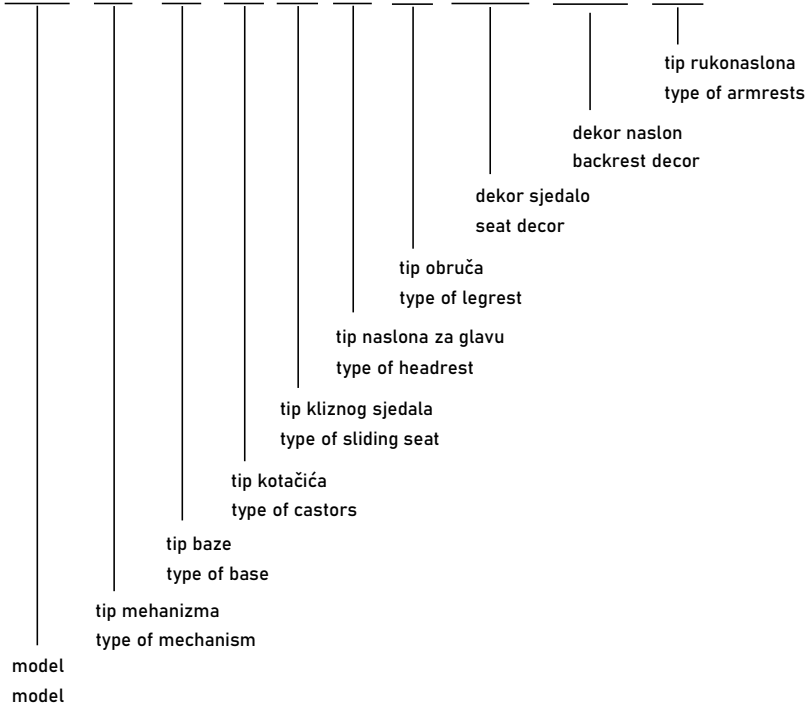

Primjer narudžbe:

Order example:

ART. **1.116 - M03 - B01 - K1 - X1 - G0 - O0 - S01.06 - N01.06 - R00**