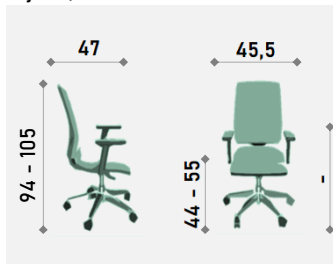

Mjere / Dimensions

Art. 1.160

Cjenovna kategorija / Price category	KAT I ★	KAT II ★★	KAT III ★★★	KAT IV ★★★★	KAT V ★★★★★	POLIURETAN (P U)	DRVO (W O)	MREŽA (N E)
VPC baznog stolca / Price of basic chair	135,00 €	138,00 €	141,00 €	155,00 €	NE NUDIMO / NOT IN OFFER	NE NUDIMO / NOT IN OFFER	NE NUDIMO / NOT IN OFFER	NE NUDIMO / NOT IN OFFER

Raspoloživi materijali i cjenovne kategorije / Available materials and price categories

Cjenovna kategorija / Price category											
KAT I ★	KAT II ★★		KAT III ★★★	KAT IV ★★★★		KAT V ★★★★★	POLIURETAN (P U)	DRVO (W O)	MREŽA (N E)	PVC (P P)	
GRUPE MATERIJALA / MATERIALS GROUP											
Prima (T01)	Renna (T02)	King Flex (T04)	King L (T05)	King L Kat (T06)	Fenice (T07)	Urban (T08)	Madras (T09)	Polyurethane (T10)	Drvo / Wood (T11)	Mreža / Net (T12)	PVC (T13)
Sjedało / Seat											
●	●	●	●	●	●	●	○	○	○	○	
Naslon / Backrest											
●	●	●	●	●	●	●	○	○	○	○	

Rukonasloni uz nadoplatu / Armrests with extra charge

Art.	Opis / Description	Slika / Image	VPC / Price
R05	Fiksni rukonaslon, crna plastika / Fixed armrest, black plastic		+22,00 €
R11	Rukonaslon podesivi po visini, crna plastika / Height-adjustable armrest, black plastic		+30,00 €
R08	3D podesivi rukonaslon, crna plastika / 3D adjustable armrest, black plastic		+45,00 €

Opcije uz nadoplatu / Options with extra charge

Art.	Opis / Description	Slika / Image	VPC / Price
B09	Aluminijska baza / Aluminum base		+30,00 €
K3	Set gumenih kotača Ø50 / Set of rubber castors Ø50		+4,00 €