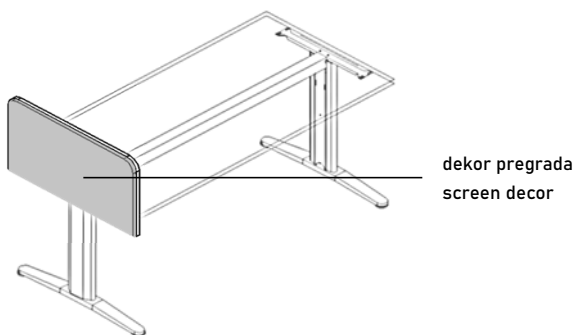

Bočna pregrada za radni stol / Side partition panel for work table

Nosači pregrade sadržani u artiklu pregrade
Brackets included

Primjer narudžbe:
Order example:

ART. **LO 11150**

dekor pregrada
screen decor

artikl
article

dekor pregrada
screen decor